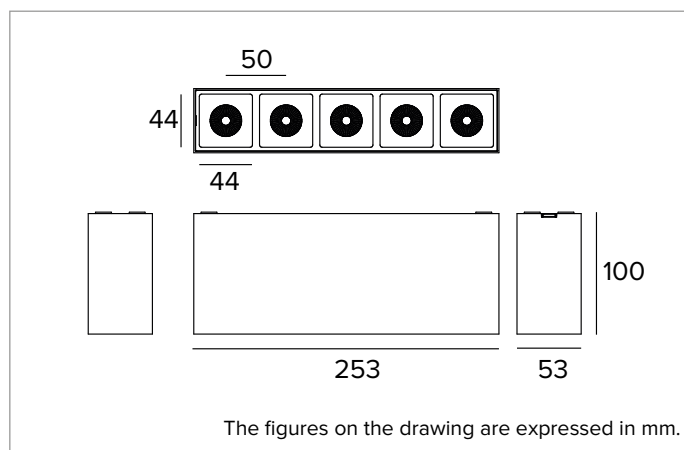

1T8939EL | OZ Stand Alone - Ceiling Luminaire

LED ceiling fixtures

		3000K	H(m)	D(m)	Emax(lx)	
		Ra90		49°		
Fixture Power	33W	1	0.92	5025		
Source Flux	4358lm	2	1.83	1256		
Fixture Flux	3123lm	3	2.75	558		
Efficacy	95lm/W	4	3.67	314		
TS1253	Imax=1153cd/klm	Imax	5025cd	5	4.59	201

Optic: REFLECTOR

Beam angles: AM

Optical efficiency: 72%

Fixture flux: 3123lm

Luminous efficacy: 95lm/W

Photobiological safety: Compliant with RG1 low risk group

MECHANICAL CHARACTERISTICS

White painted die-cast aluminium body. 253x53mm version.

Colour and finish: Plaster white

Dimensions: AxB=253x53mm

Weight: 1Kg

Version: 5X

Degree of protection: IP20

ELECTRICAL CHARACTERISTICS

Electronic ON-OFF driver integrated in the body of the fixture.

Fixture Power: 33W